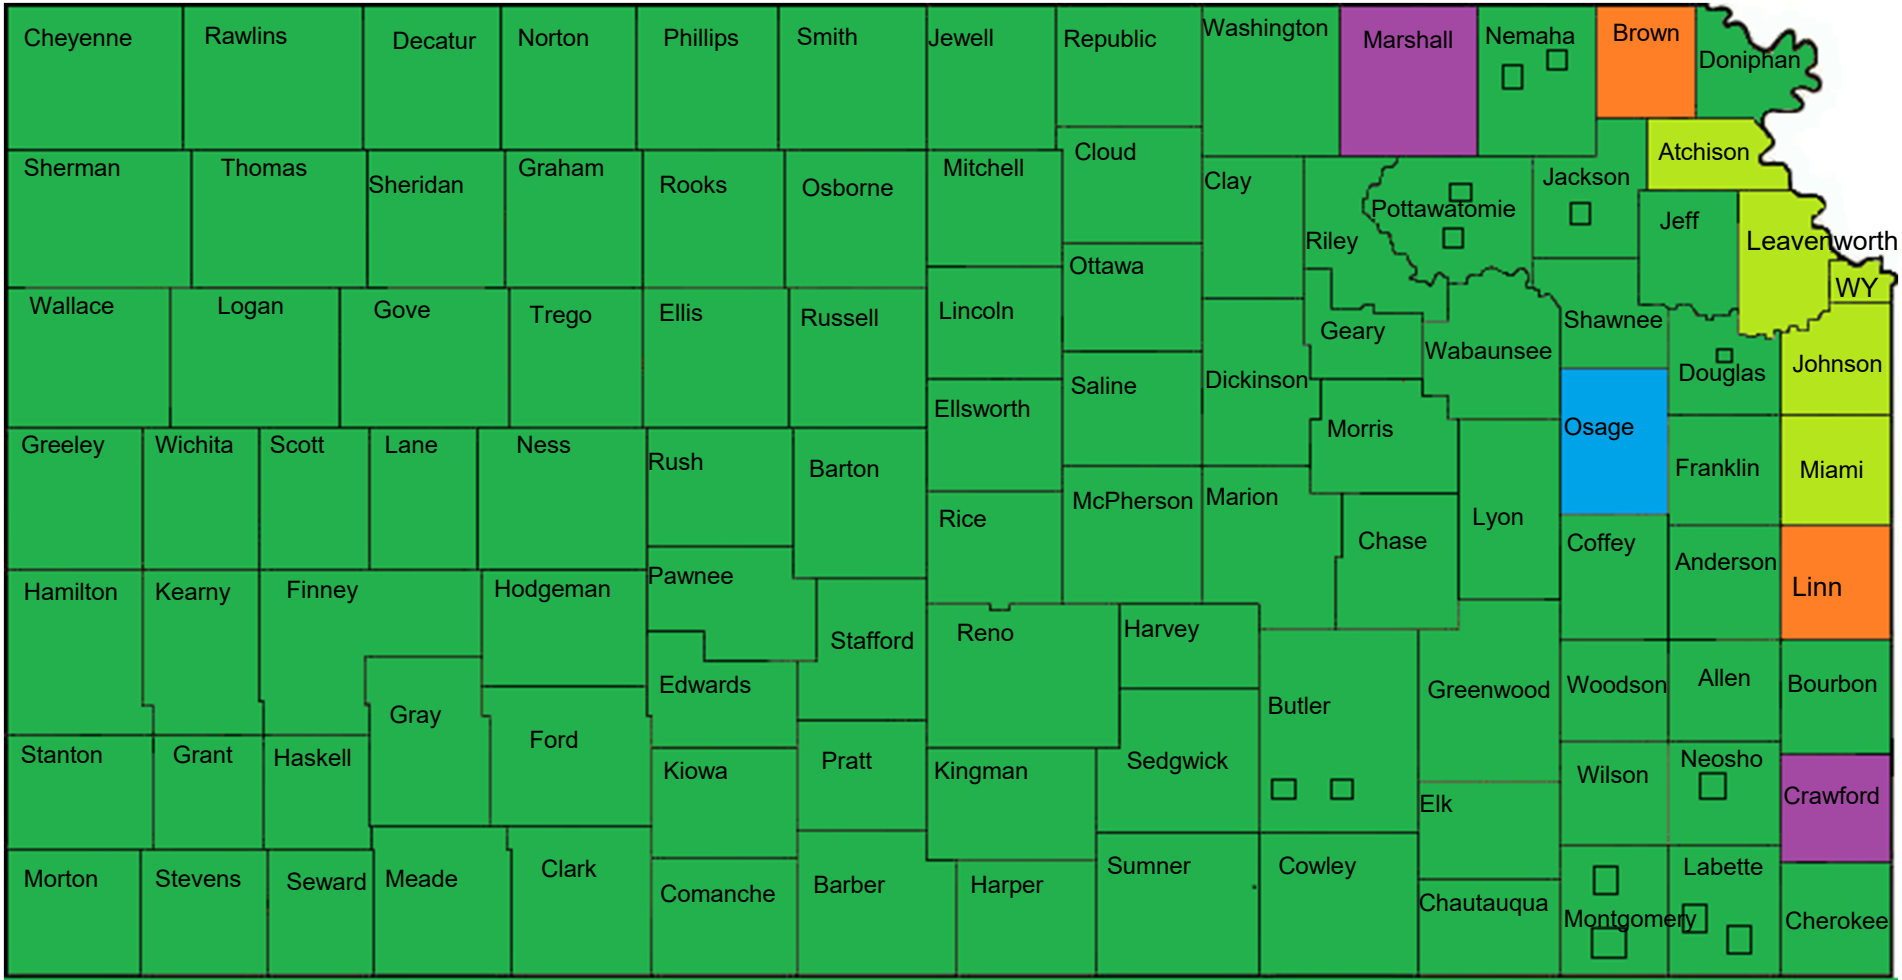

# NG911 Status Map – 07/01/2021

- = Live on System
  = In Queue
  = Interest Indicated – No SOR
- = Other System Utilized
  = MARC PSAPs