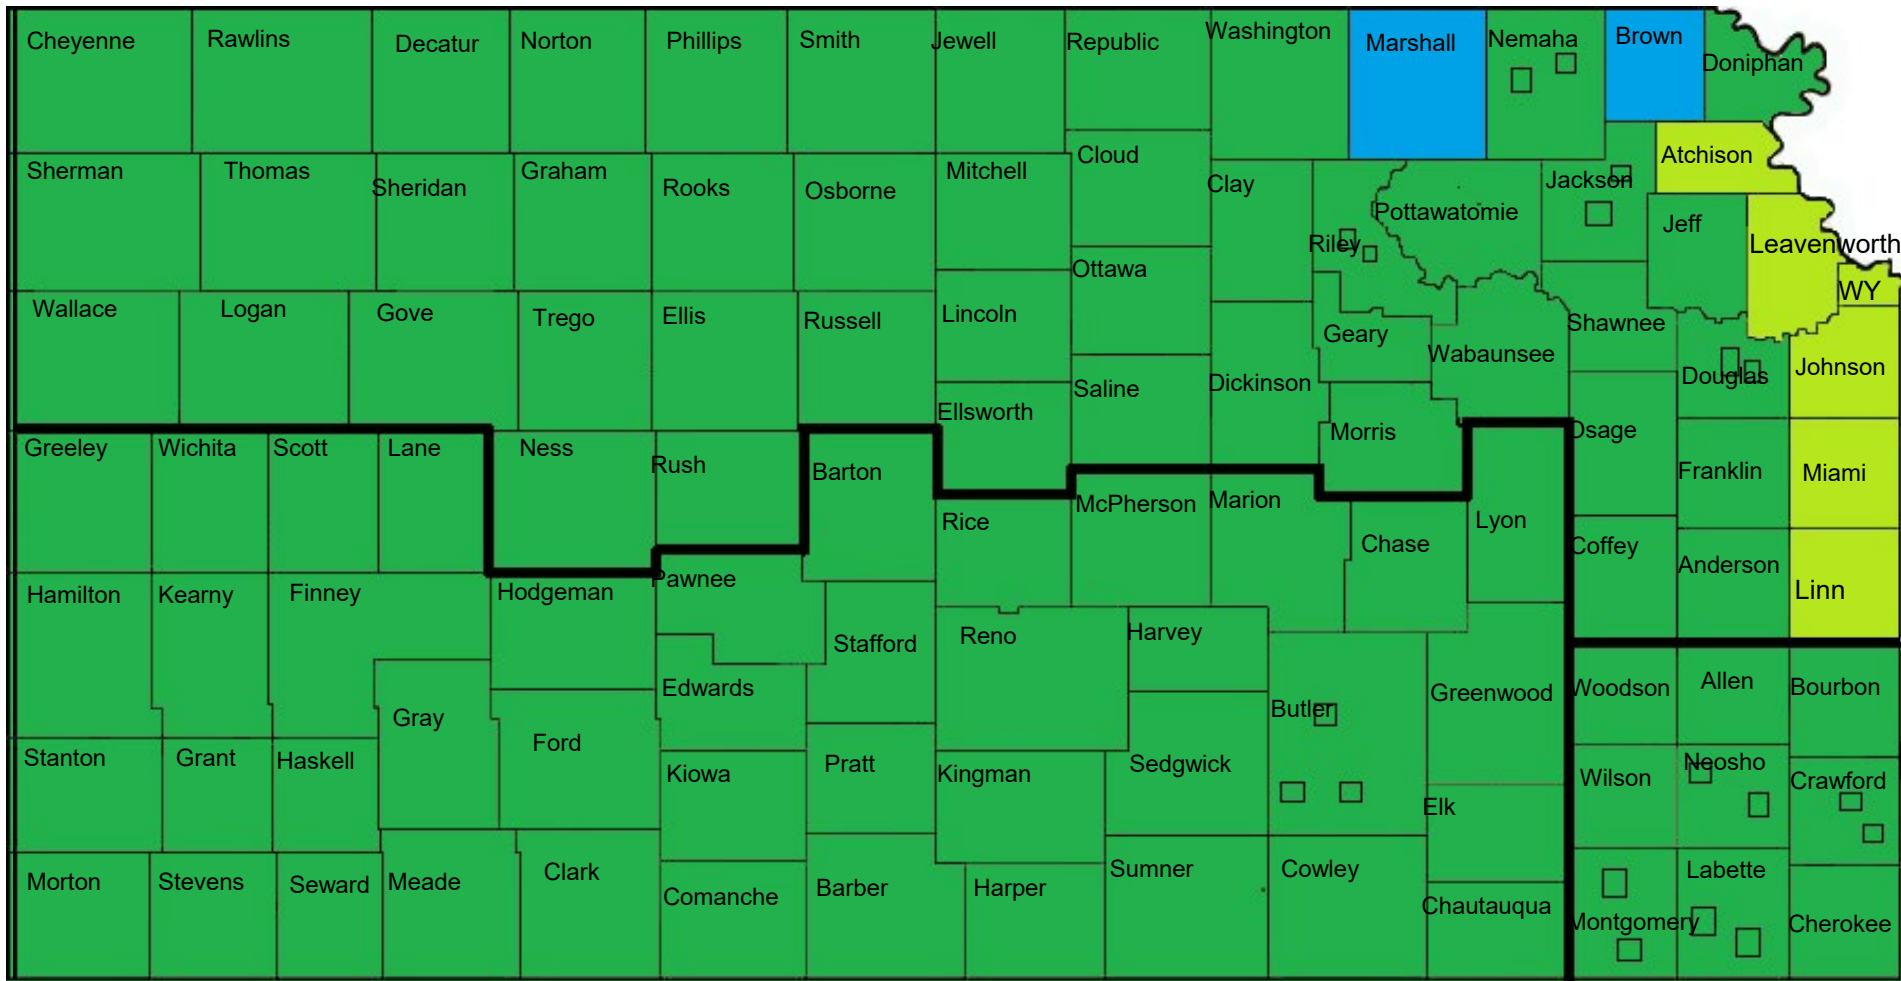

Statewide Hosted Call Handling System

■ = Live on System

■ = In Queue

■ = Interest Indicated – No SOR

■ = MARC PSAPs